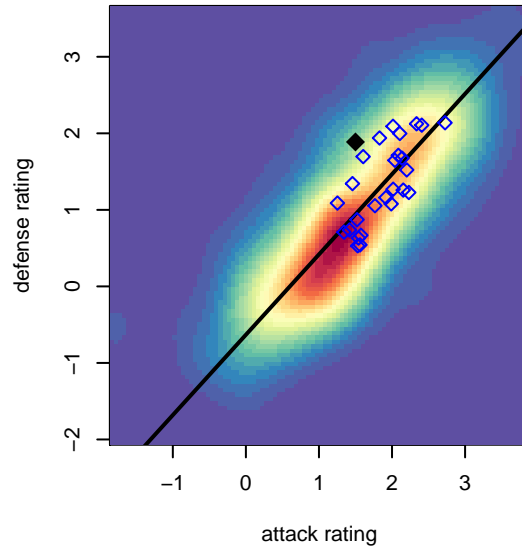

Crossfire Premier B B04

Crossfire Premier SC
 Redmond, WA
 B04 total strength=1289
 attack=4.48 defense=6.6
 fall league = RCL B04 Div 2
 notes= Towns 2014-5

alt names used:
 Crossfire Premier B04 B
 CROSSFIRE PREMIER B04 B
 CROSSFIRE PREMIER B04 B (WA)
 CROSSFIRE PREMIER B04 B (WA)
 CROSSFIRE PREMIER B04 B (WA)
 Crossfire Premier B04B
 Crossfire Premier B04B
 Crossfire Premier B04 B

**attack and defense variance (black dot)
relative to other teams
and top 10 in region**

**attack and defense rating
relative to others at age
and all opponents in last 13 months**

Performance relative to 13 month average