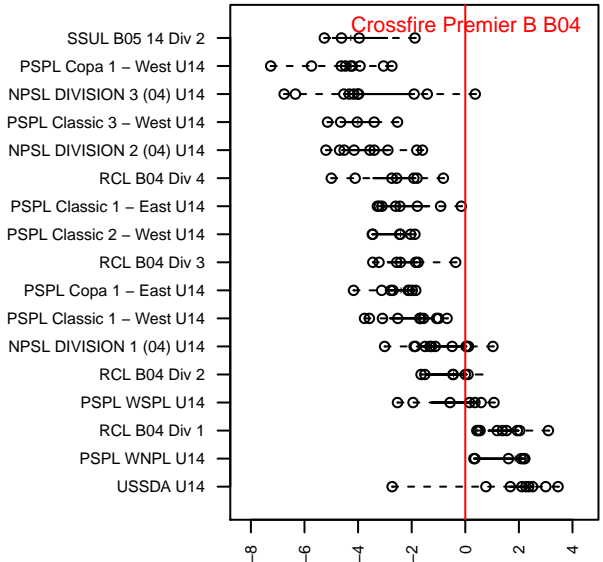

Crossfire Premier B B04

Crossfire Premier SC
 Redmond, WA
 B04 total strength=1289
 attack=4.48 defense=6.6
 fall league = RCL B04 Div 2
 notes= Towns 2014-5

alt names used:
 Crossfire Premier B04 B
 CROSSFIRE PREMIER B04 B
 CROSSFIRE PREMIER B04 B (WA)
 CROSSFIRE PREMIER B04 B (WA)
 CROSSFIRE PREMIER B04 B (WA)
 Crossfire Premier B04B
 Crossfire Premier B04B
 Crossfire Premier B04 B

Venues played:
 2017 Snohomish United Invit Group A
 2017 Rainier Challenge Samba U14
 2017 Nike Crossfire Challenge Silver Group U1
 2017 REDAPT Cup Gold U14
 2017 Bigfoot Gold U14
 2017 RCL B04 Div 2
 2017 PacNW Winter Classic 2004 Premier
 2017 WYS Presidents Cup B04 Division 1

**attack and defense variance (black dot)
relative to other teams
and top 10 in region**

**attack and defense rating
relative to others at age
and all opponents in last 13 months**

Performance relative to 13 month average