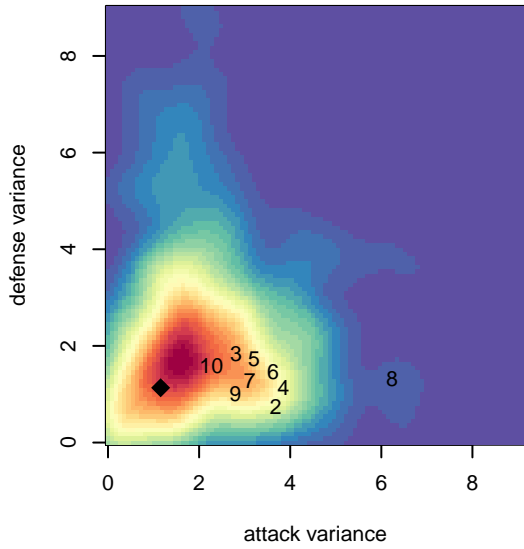

Crossfire Premier B B04

Crossfire Premier SC
 Redmond, WA
 B04 total strength=1289
 attack=4.48 defense=6.6
 fall league = RCL B04 Div 2
 notes= Towns 2014-5

alt names used:
 Crossfire Premier B04 B
 CROSSFIRE PREMIER B04 B
 CROSSFIRE PREMIER B04 B (WA)
 CROSSFIRE PREMIER B04 B (WA)
 CROSSFIRE PREMIER B04 B (WA)
 Crossfire Premier B04B
 Crossfire Premier B04B
 Crossfire Premier B04 B

**attack and defense variance (black dot)
relative to other teams
and top 10 in region**

**attack and defense rating
relative to others at age
and all opponents in last 13 months**

Performance relative to 13 month average