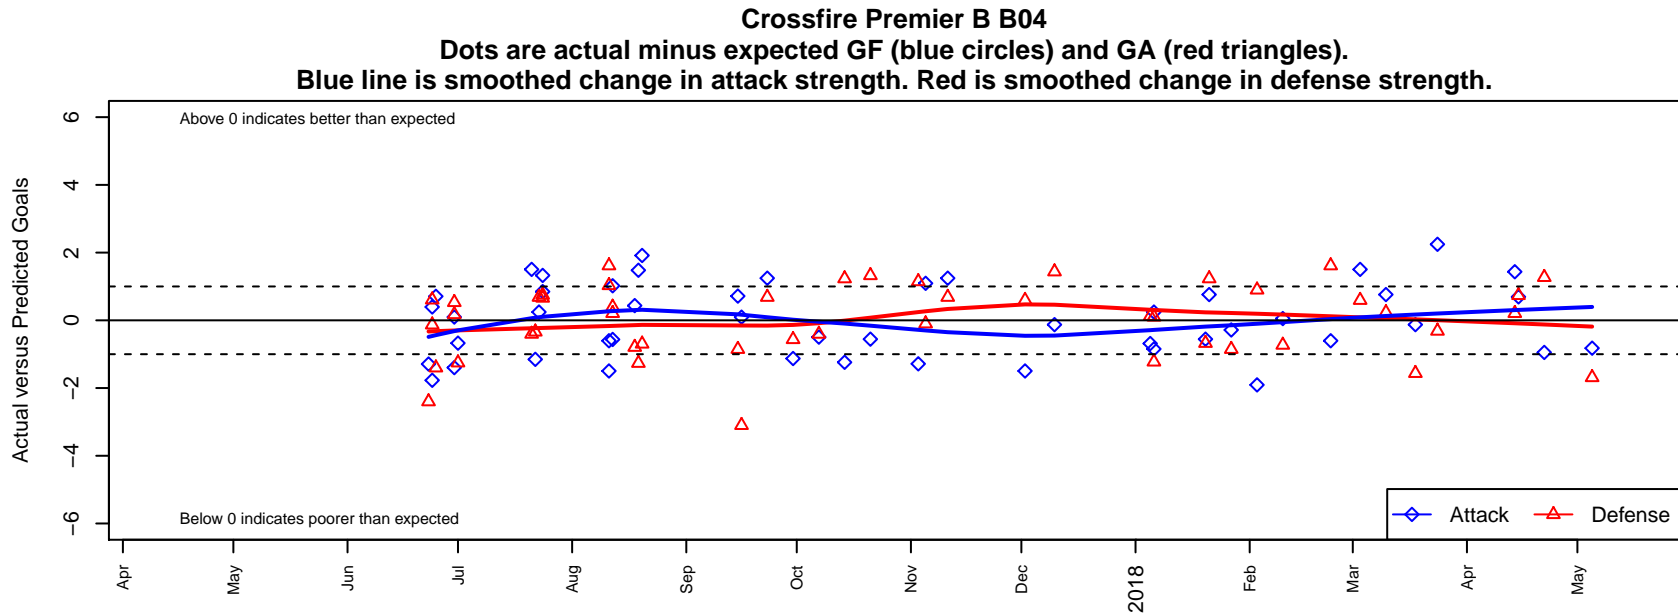

Crossfire Premier B B04

Crossfire Premier SC
 Redmond, WA
 B04 total strength=1289
 attack=4.48 defense=6.6
 fall league = RCL B04 Div 2
 notes= Towns 2014-5

alt names used:
 Crossfire Premier B04 B
 CROSSFIRE PREMIER B04 B
 CROSSFIRE PREMIER B04 B (WA)
 CROSSFIRE PREMIER B04 B (WA)
 CROSSFIRE PREMIER B04 B (WA)
 Crossfire Premier B04B
 Crossfire Premier B04B
 Crossfire Premier B04 B

**attack and defense variance (black dot)
relative to other teams
and top 10 in region**

**attack and defense rating
relative to others at age
and all opponents in last 13 months**

Performance relative to 13 month average