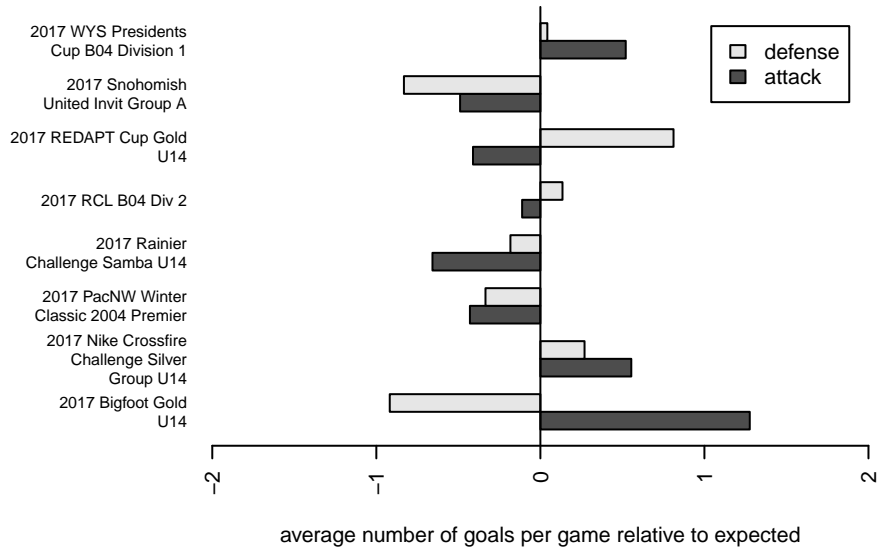

Crossfire Premier B B04

Crossfire Premier SC
 Redmond, WA
 B04 total strength=1289
 attack=4.48 defense=6.6
 fall league = RCL B04 Div 2
 notes= Towns 2014-5

alt names used:
 Crossfire Premier B04 B
 CROSSFIRE PREMIER B04 B
 CROSSFIRE PREMIER B04 B (WA)
 CROSSFIRE PREMIER B04 B (WA)
 CROSSFIRE PREMIER B04 B (WA)
 Crossfire Premier B04B
 Crossfire Premier B04B
 Crossfire Premier B04 B

Venues played:
 2017 Snohomish United Invit Group A
 2017 Rainier Challenge Samba U14
 2017 Nike Crossfire Challenge Silver Group U1
 2017 REDAPT Cup Gold U14
 2017 Bigfoot Gold U14
 2017 RCL B04 Div 2
 2017 PacNW Winter Classic 2004 Premier
 2017 WYS Presidents Cup B04 Division 1

**attack and defense variance (black dot)
relative to other teams
and top 10 in region**

**attack and defense rating
relative to others at age
and all opponents in last 13 months**

Performance relative to 13 month average